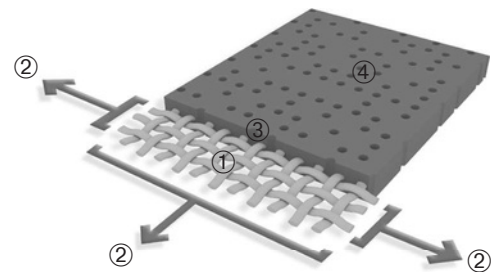

Smart Composite Spinning Technology

Smart Yarn technology enables the production of composite yarns to have greater flexibility and provides a unique advantage in the field of use. This technology allows the combination of a central core, providing the desired mechanical properties, sheath, appearance, finish, toughness and resistance. Smart Yarn technology reduces the weight of material and enables the production of product which has unique insulation and waterproof features.

Exclusive Précontraint® Technology

Patented worldwide, the Précontraint® technology by Serge Ferrari involves keeping the composite under tension throughout the manufacturing cycle. It gives our materials exceptional performance that enable them to surpass market standards in terms of dimensional stability, mechanical strength, coating thickness and flatness.

- 1 High-tenacity polyester micro-yarn based cloth Superior elongation and tear resistance
- 2 A coating with fabrics under bi-axial constant tension in both warp and weft directions No deformation during processing and use
- 3 Greater coating at the top of the yarns and a dirt resistant surface treatment Superior aesthetic and mechanical durability
- 4 Exceptional flatness and thinness Smooth finish, easy to clean, space saving, easy rolling

I Prefer - Isteğim

protect light, privacy conserved.

thermal comfort.

blackout.

water proof.

wide ranges of colors.

allows natural light, visual comfort.

acoustic.